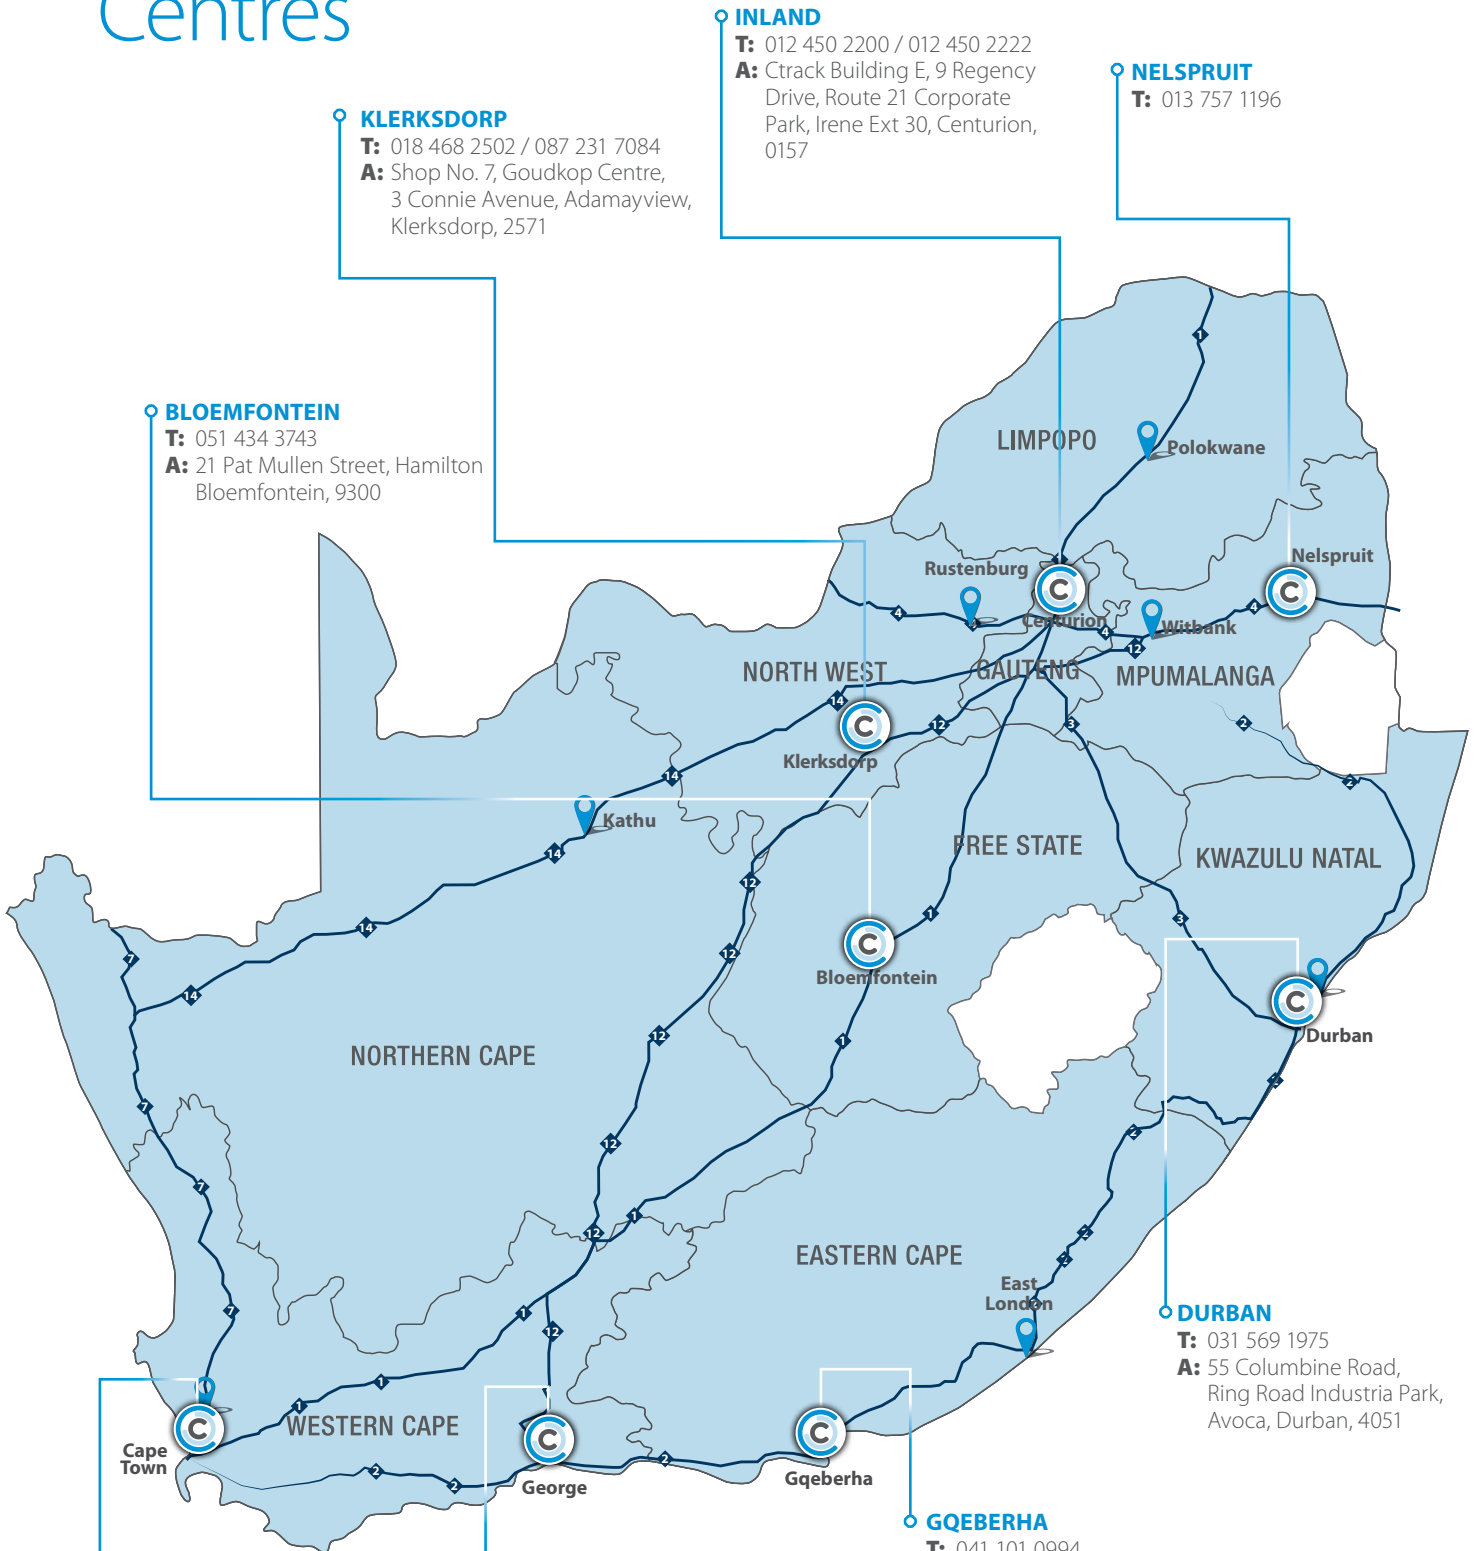

Ctrack Solutions Centres

INLAND

T: 012 450 2200 / 012 450 2222
A: Ctrack Building E, 9 Regency Drive, Route 21 Corporate Park, Irene Ext 30, Centurion, 0157

NELSPRUIT

T: 013 757 1196

KLERKSDORP

T: 018 468 2502 / 087 231 7084
A: Shop No. 7, Goudkop Centre, 3 Connie Avenue, Adamayview, Klerksdorp, 2571

BLOEMFONTEIN

T: 051 434 3743
A: 21 Pat Mullen Street, Hamilton Bloemfontein, 9300

DURBAN

T: 031 569 1975
A: 55 Columbine Road, Ring Road Industria Park, Avoca, Durban, 4051

GQEBERHA

T: 041 101 0994
A: 1st Floor Harbour View Building, Oakworth Road, Humeral, Port Elizabeth, 6070

CAPE TOWN

T: 021 557 5050
A: 5 Sycamore Crescent, Atlas Gardens Business Park, Contermanskloof Rd, Durbanville, 7550

GEORGE

T: 044 878 1690
A: Pioneer & Discovery Road, Pacaltsdorp, George, 6529

Ctrack Support Centers:

Polokwane	Durban
Witbank	East London
Rustenburg	Cape Town
Kathu